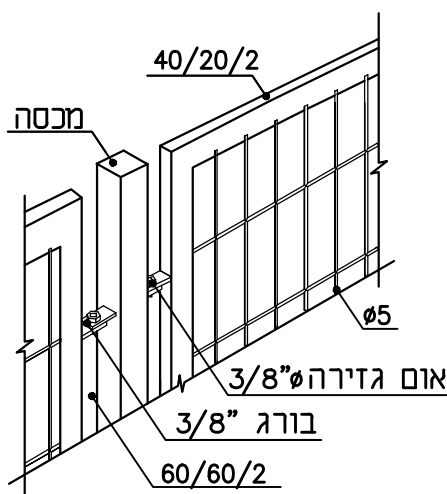

"ORLI" FENCES LTD.

אורלי גדרות

גדרות "אורלי" בע"מ

Manufacturer of Fences for Sport Courts,
Safety Fences, Guiding Rails and Gratings
Factory: Bar-Yehuda Road, Tel Hanan (Nesher)
Mail address: P.O. Box 437, Nesher 3660301, Israel
Tel: 972-4-8211165, Fax: 972-4-8211789

יצרני גדרות למגרשי ספורט, מעקות בטיחות, הולכה ומשטחי דריכה
מפעל: דרך בר-יהודה תל חנן (נשר)
מען למשלוח דאר: ת.ד. 437, מיקוד 3660301, נשר
טל: 972-4-8211165, פקס: 972-4-8211789

www.or-li.com

גדר מרובע בגובה 2 מ' מתאים לתקן 4273 מס' קטלוגי 1012

גדרות אורלי בע"מ

- ניתן לצבוע בשיטה אלקטרוסטטית באבקה.
- כל החלקים טבולים באבץ חם לאחר היצור, לפי ת"י 918.
- היצור שומר לעצמו את הזכות, במידת הצורך, לשנות מידות.
- השירות לא קנ"מ
- כל הזכויות שמורות ● מהדורת 2014