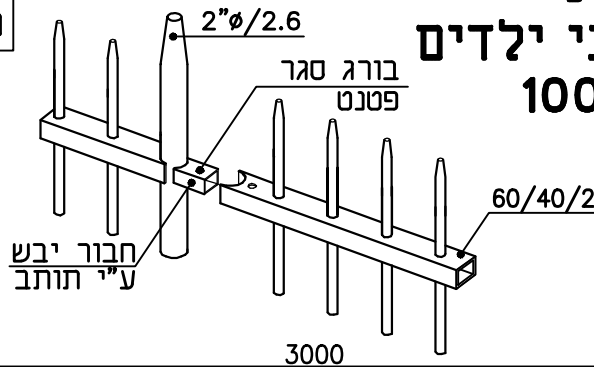

"ORLI" FENCES LTD.

אורלי בע"מ

גדרות "אורלי" בע"מ

Manufacturer of Fences for Sport Courts,
Safety Fences, Guiding Rails and Gratings
Factory: Bar-Yehuda Road, Tel Hanan (Nesher)
Mail address: P.O. Box 437, Nesher 3660301, Israel
Tel: 972-4-8211165, Fax: 972-4-8211789

יצרני גדרות למגרשי ספורט, מעקות בטיחות,
הולכה ומשטחי דריכה
מפעל: דרך בר-יהודה תל חנן (נשר)
מען למשלוח דאר: ת.ד. 437, מיקוד 3660301, נשר
טל: 972-4-8211165, פקס: 972-4-8211789

www.or-li.com

בהתאם לדרישות קב"ט
משרד החינוך

מתאים לתקן 4273

גדר חנית לבתי ספר וגני ילדים מס' קטלוגי 1001

גדרות אורלי בע"מ

- ניתן לצבוע בשיטה אלקטרוסטטית באבקה.
- כל החלקים טבולים באבץ חם לאחר היצור, לפי ת"י 918.
- היצרן שומד לעצמו את הזכות, במידת הצורך, לשנות מידות.
- השירות ללא קנ"מ
- כל הזכויות שמורות
- מהדורת 2014