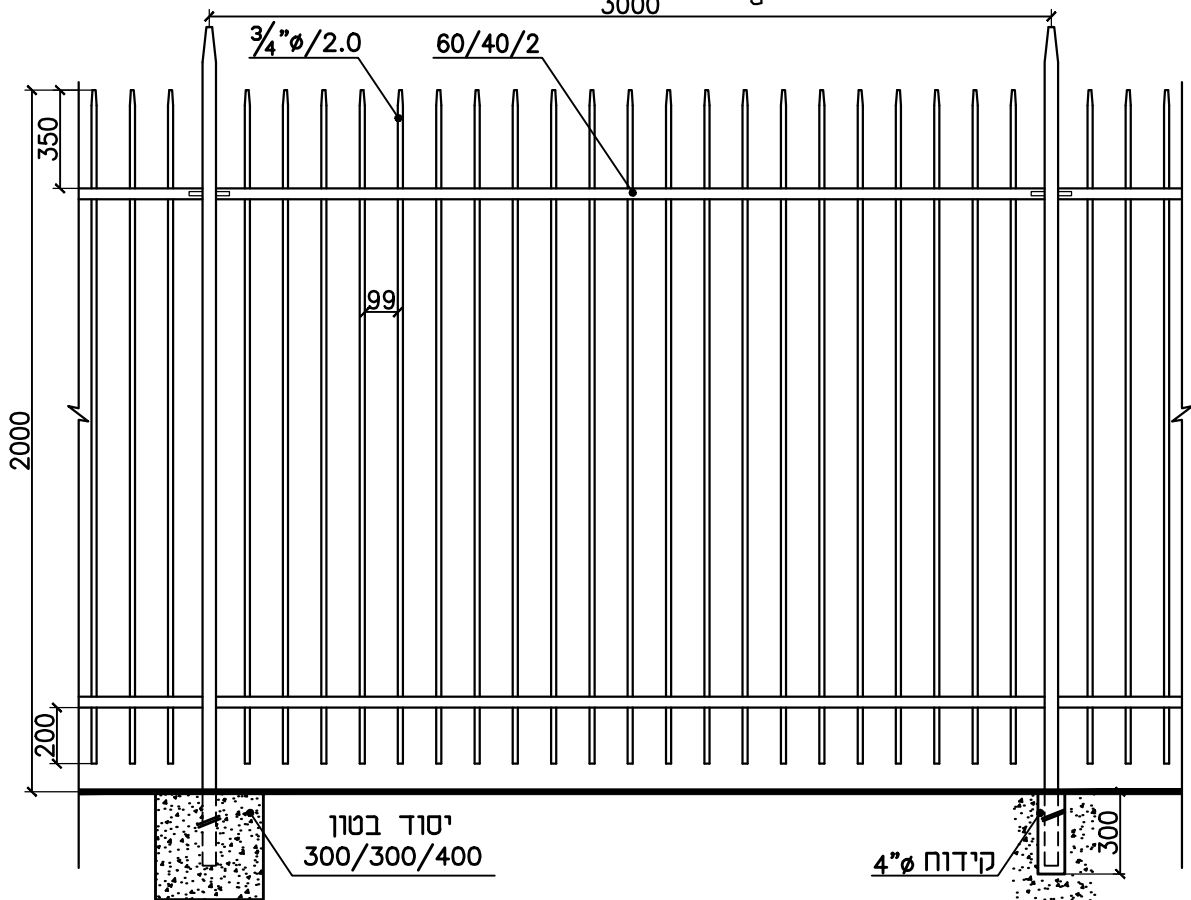

"ORLI" FENCES LTD.

אורלי בע"מ

גדרות "אורלי" בע"מ

Manufacturer of Fences for Sport Courts,
Safety Fences, Guiding Rails and Gratings
Factory: Bar-Yehuda Road, Tel Hanan (Nesher)
Mail address: P.O. Box 437, Nesher 3660301, Israel
Tel: 972-4-8211165, Fax: 972-4-8211789

יצרני גדרות למגרשי ספורט, מעקות בטיחות,
הולכה ומשטחי דריכה
מפעל: דרך בר-יהודה תל חנן (נשר)
מען למשלוח דאר: ת.ד. 437, מיקוד 3660301, נשר
טל: 972-4-8211165, פקס: 972-4-8211789

www.or-li.com

בהתאם לדרישות קב"ט
משרד החינוך

מתאים לתקן 4273

גדר חנית לבתי ספר וגני ילדים מס' קטלוגי 1001

גדרות אורלי בע"מ

- ניתן לצבוע בשיטה אלקטרוסטטית באבקה.
- כל החלקים טבולים באבץ חם לאחר היצור, לפי ת"י 918.
- היצרן שומד לעצמו את הזכות, במידת הצורך, לשנות מידות.
- השירות ללא קנ"מ
- כל הזכויות שמורות
- מהדורת 2014