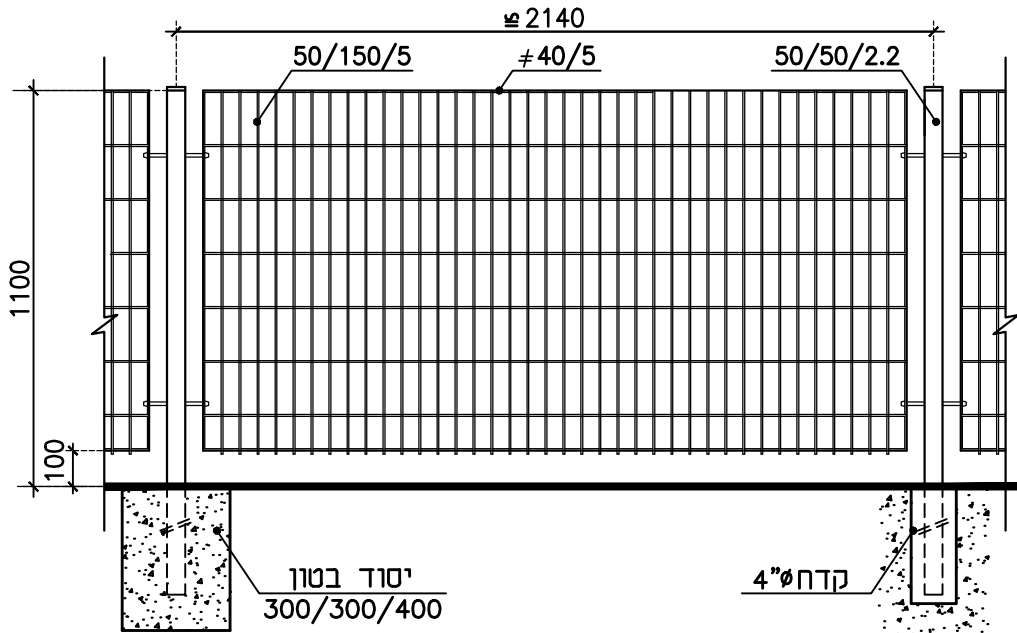

"ORLI" FENCES LTD.

אורלי פנס

גדרות "אורלי" בע"מ

Manufacturer of Fences for Sport Courts,
Safety Fences, Guiding Rails and Gratings
Factory: Bar-Yehuda Road, Tel Hanan (Nesher)
Mail address: P.O. Box 437, Nesher 3660301, Israel
Tel: 972-4-8211165, Fax: 972-4-8211789

יצרני גדרות למגרשי ספורט, מעקות בטיחות,
הולכה ומשטחי דריכה
מפעל: דרך בר-יהודה תל חנן (נשר)
מען למשלוח דאר: ת.ד. 437, מיקוד 3660301, נשר
טל: 972-4-8211165, פקס: 972-4-8211789

www.or-li.com

מתאים למדרכות
ושטחים ציבוריים

מתאים לתקן 4273
ניתן להתאמה לתקן 1142

מעקה תוחם חלקה מסי קטלוגי 4009

- ניתן לצבוע בשיטה אלקטרוסטטית באבקה.
- כל החלקים טבולים באבץ חם לאחר היצור, לפי ת"י 918.
- היצרן שומר לעצמו את הזכות, במידת הצורך, לשנות מידות.
- השירות ללא קנ"מ
- כל הזכויות שמורות • מהדורת 2014